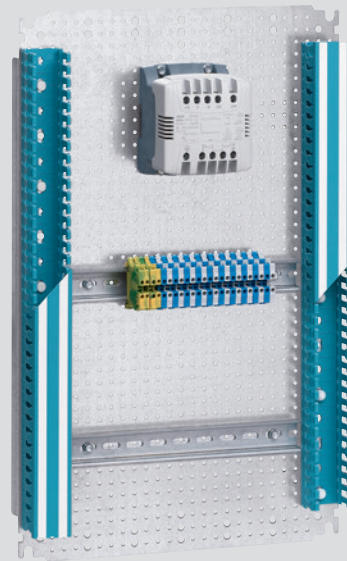

Atlantic, Atlantic food industry and Marina cabinets: plain plates and perforated plates

Fixing example on Lina 12.5 plate:
 - of a transformer with screws Cat.No 0 347 45
 - of a rail
 - of Lina 25 cable ducting (p. 300)

■ Dimensions

Assembled chassis with rails and Lina 25 uprights

Lina 12.5 plain plates and Lina 25 perforated plates

Details Lina 12.5

Details Lina 25 perforated plate

Dimensions of cabinets Height x Width (mm)	Uprights height A (mm)	Rail length D (mm)	Chassis fixing	
			B (mm)	C (mm)
300 x 200	237	143	225	125
300 x 300	237	243	225	225
300 x 400	237	343	225	325
400 x 300	337	243	325	225
400 x 400	337	343	325	325
400 x 600	337	543	325	525
500 x 400	437	343	425	325
500 x 500	437	443	425	425
600 x 400	537	343	525	325
600 x 500	537	443	525	425
600 x 600	537	543	525	525
600 x 800	537	743	525	725
600 x 1000	537	943	525	925
700 x 500	637	443	625	425
800 x 600	737	543	725	525
800 x 800	737	743	725	725
800 x 1000	737	943	725	925
1000 x 600	937	543	925	525
1000 x 800	937	743	925	725
1000 x 1200	937	1143	925	1125
1200 x 600	1137	543	1125	525
1200 x 800	1137	743	1125	725
1200 x 1000	1137	943	1125	925
1400 x 800	1337	743	1325	725