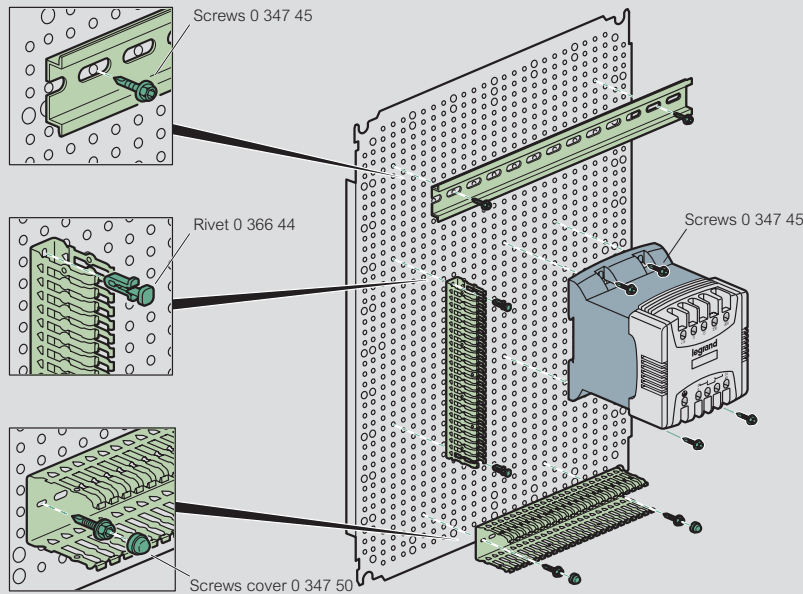

Atlantic, Atlantic food industry and Marina cabinets: plain plates and perforated plates

Fixing example on Lina 12.5 plate:
 - of a transformer with screws Cat.No 0 347 45
 - of a rail
 - of Lina 25 cable ducting (p. 300)

■ Dimensions

Assembled chassis with rails and Lina 25 uprights

Lina 12.5 plain plates and Lina 25 perforated plates

Details Lina 12.5

Details Lina 25 perforated plate

Dimensions of cabinets Height x Width (mm)	Uprights height A (mm)	Rail length D (mm)	Chassis fixing	
			B (mm)	C (mm)
300 x 200	237	143	225	125
300 x 300	237	243	225	225
300 x 400	237	343	225	325
400 x 300	337	243	325	225
400 x 400	337	343	325	325
400 x 600	337	543	325	525
500 x 400	437	343	425	325
500 x 500	437	443	425	425
600 x 400	537	343	525	325
600 x 500	537	443	525	425
600 x 600	537	543	525	525
600 x 800	537	743	525	725
600 x 1000	537	943	525	925
700 x 500	637	443	625	425
800 x 600	737	543	725	525
800 x 800	737	743	725	725
800 x 1000	737	943	725	925
1000 x 600	937	543	925	525
1000 x 800	937	743	925	725
1000 x 1200	937	1143	925	1125
1200 x 600	1137	543	1125	525
1200 x 800	1137	743	1125	725
1200 x 1000	1137	943	1125	925
1400 x 800	1337	743	1325	725