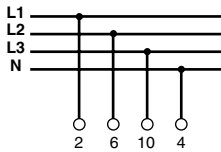

- Commutateurs
- Omschakelaar
- Control selector switches
- 146 50/52/53
- Comutadores
- Przetaczniki
- Komütatörler

⊖ 146 52

⊖ 146 53

⊙ 146 50

- Montage
- Assembly
- Montaż
- Montage
- Montage
- Montaj

1

2

3

4

5

6

- Raccordement
- Aansluiten
- Connection
- Conexión
- Podłączenie
- Bağlantı

| | 0 | L1-L2 | L2-L3 | L3-L1 |
|-------|-----|-------|-------|-------|
| 1 - 2 | OFF | ON | OFF | ON |
| 3 - 4 | OFF | OFF | ON | OFF |
| 5 - 6 | OFF | ON | ON | OFF |
| 7 - 8 | OFF | OFF | OFF | ON |

| | L1-L3 | L2-L3 | L1-L2 | 0 | L1-N | L2-N | L3-N |
|--------|-------|-------|-------|-----|------|------|------|
| 1 - 2 | ON | OFF | ON | OFF | ON | OFF | OFF |
| 3 - 4 | OFF | OFF | OFF | OFF | ON | ON | ON |
| 5 - 6 | OFF | ON | OFF | OFF | OFF | ON | OFF |
| 7 - 8 | OFF | OFF | ON | OFF | OFF | OFF | OFF |
| 9 - 10 | OFF | OFF | OFF | OFF | OFF | OFF | ON |
| 11-12 | ON | ON | OFF | OFF | OFF | OFF | OFF |