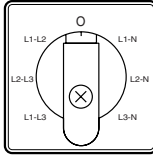

- Commutateurs
- Omschakelaar
- Control selector switches
- 146 50/52/53
- Comutadores
- Przetaczniki
- Komütatörler

⊖ 146 52

⊖ 146 53

⊙ 146 50

- Montage
- Assembly
- Montaż
- Montage
- Montage
- Montaj

1

2

3

4

5

6

- Raccordement
- Aansluiten
- Connection
- Conexión
- Podłączenie
- Bağlantı

| | 0 | L1-L2 | L2-L3 | L3-L1 |
|-------|-----|-------|-------|-------|
| 1 - 2 | OFF | ON | OFF | ON |
| 3 - 4 | OFF | OFF | ON | OFF |
| 5 - 6 | OFF | ON | ON | OFF |
| 7 - 8 | OFF | OFF | OFF | ON |

| | L1-L3 | L2-L3 | L1-L2 | 0 | L1-N | L2-N | L3-N |
|--------|-------|-------|-------|-----|------|------|------|
| 1 - 2 | ON | OFF | ON | OFF | ON | OFF | OFF |
| 3 - 4 | OFF | OFF | OFF | OFF | ON | ON | ON |
| 5 - 6 | OFF | ON | OFF | OFF | OFF | ON | OFF |
| 7 - 8 | OFF | OFF | ON | OFF | OFF | OFF | OFF |
| 9 - 10 | OFF | OFF | OFF | OFF | OFF | OFF | ON |
| 11-12 | ON | ON | OFF | OFF | OFF | OFF | OFF |