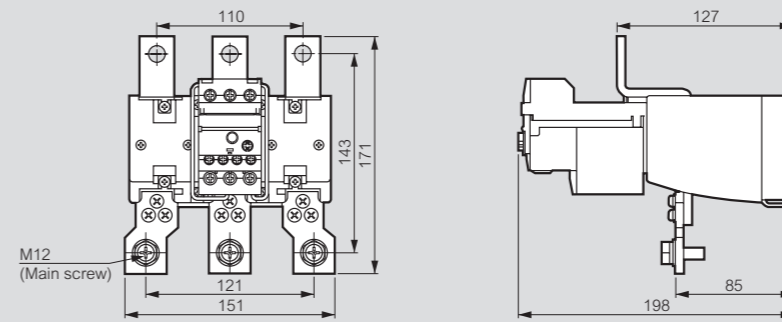

Thermal relays RTX³ - screw type terminals

dimensions

RTX³ 40

RTX³ 225

RTX³ 65

RTX³ 400

RTX³ 100

RTX³ 800