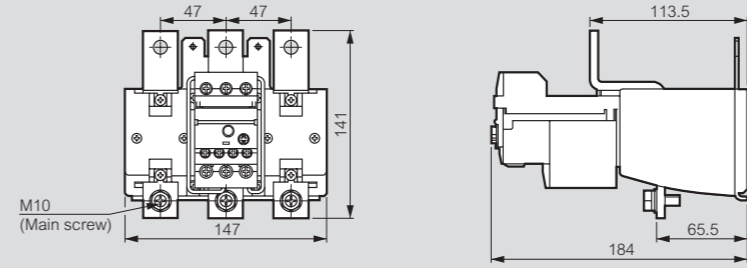

Thermal relays RTX³ - screw type terminals

dimensions

RTX³ 40

RTX³ 225

RTX³ 65

RTX³ 400

RTX³ 100

RTX³ 800