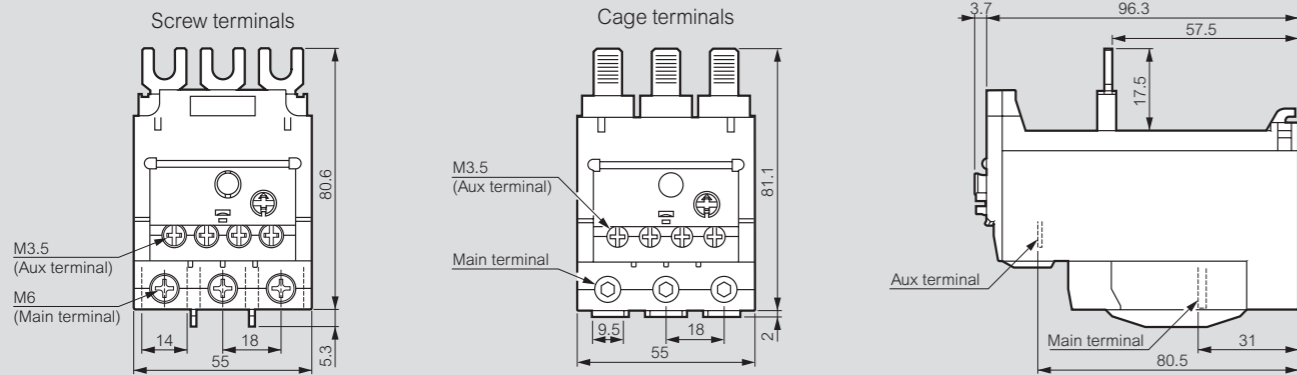

Thermal relays RTX³ - screw type terminals

dimensions

RTX³ 40

RTX³ 225

RTX³ 65

RTX³ 400

RTX³ 100

RTX³ 800