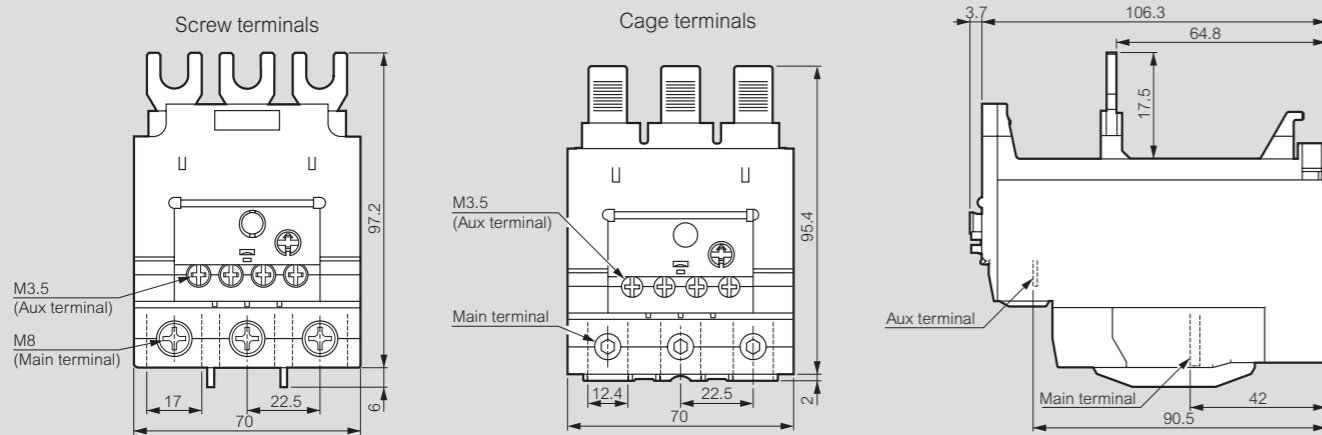

Thermal relays RTX³ - screw type terminals

dimensions

RTX³ 40

RTX³ 225

RTX³ 65

RTX³ 400

RTX³ 100

RTX³ 800