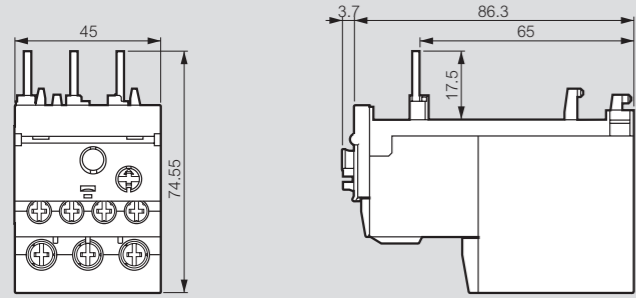

Thermal relays RTX³ - screw type terminals

dimensions

RTX³ 40

RTX³ 225

RTX³ 65

RTX³ 400

RTX³ 100

RTX³ 800