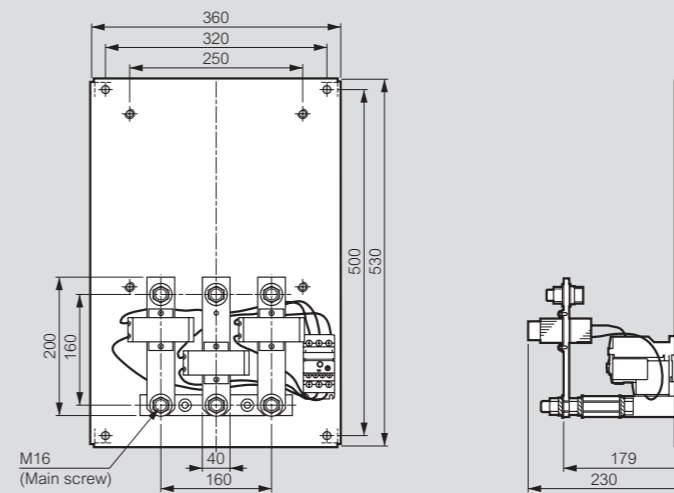

Thermal relays RTX³ - screw type terminals

dimensions

RTX³ 40

RTX³ 225

RTX³ 65

RTX³ 400

RTX³ 100

RTX³ 800