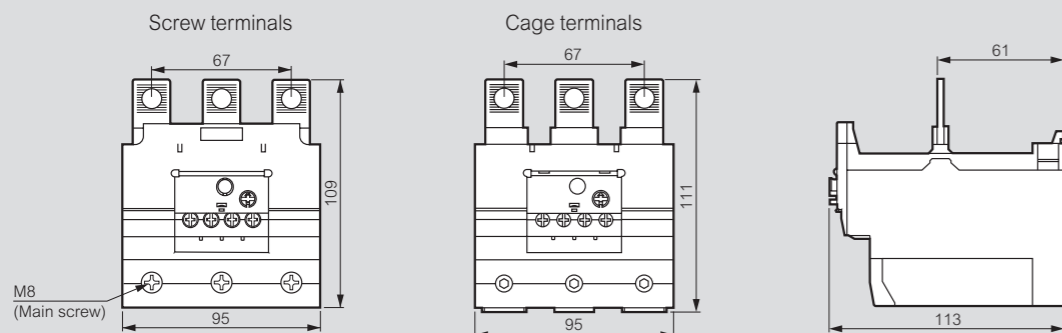

Thermal relays RTX³ - screw type terminals

dimensions

RTX³ 150